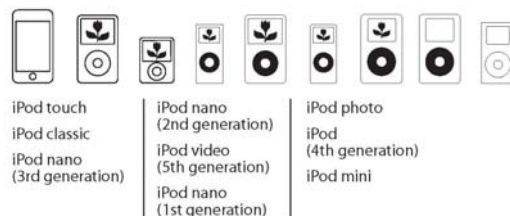

Compatibility

Mi1111 Packaging Information

Description	Item Code	UPC Code	Packaging Dimensions (WDH)	Master Pack Dimensions (WDH)	Master Pack/Weight
Mi1111-BLK	AM800400017	749720-01287-9	40cm x 29cm x 21cm	40cm x 29cm x 42cm	2 units / 11kg
Mi1111-WHT	AM800400025	749720-00966-4	40cm x 29cm x 21cm	40cm x 29cm x 42cm	2 units / 11kg